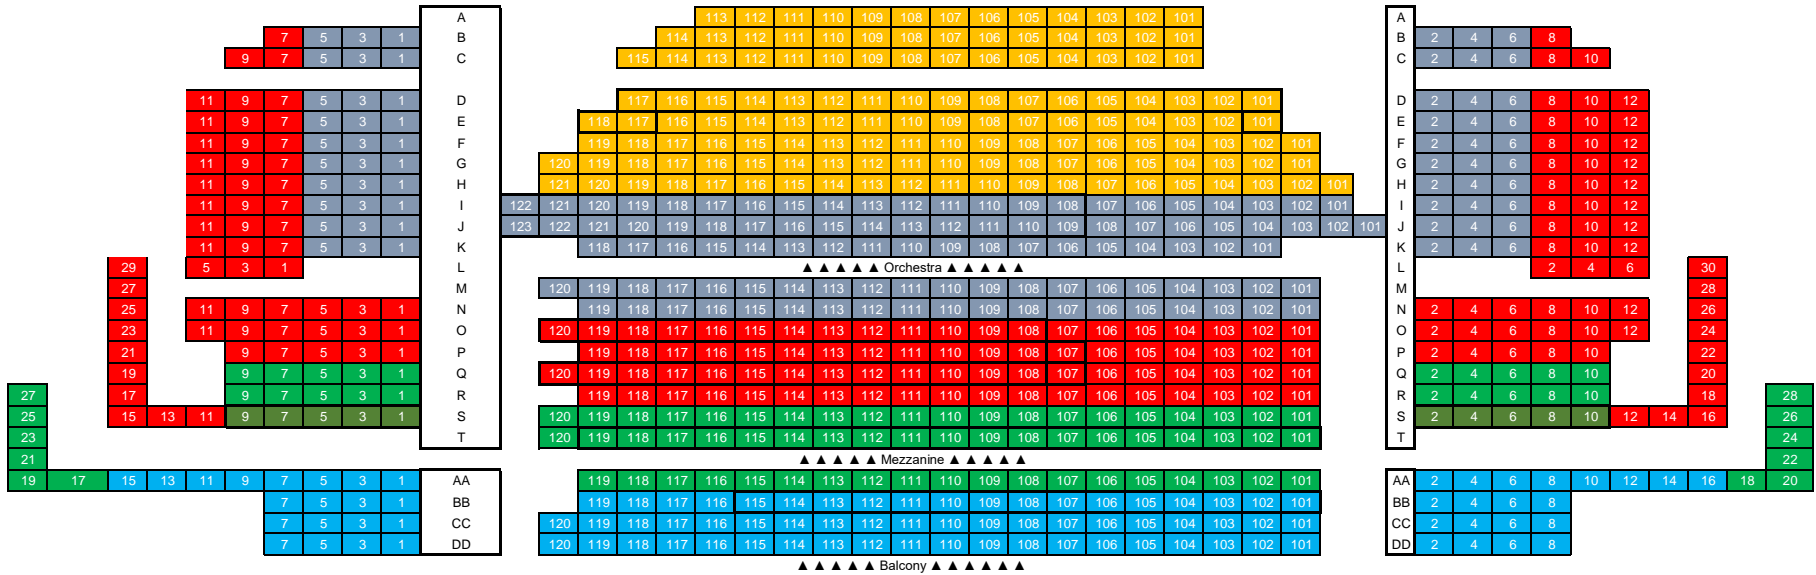

# FESTIVAL FLAMENCO ALBURQUERQUE 2024 JOURNAL THEATRE - NATIONAL HISPANIC CULTURAL CENTER

STAGE

- "Diamond Package" - ROWS D AND E ORCHESTRA CENTER
- "Platinum Package" - ROWS I AND J ORCHESTRA CENTER
- "Gold Package" - ROWS O-Q, MEZZANINE CENTER
- "Silver Package" - ROW T, MEZZANINE CENTER AND ROW S SIDES
- "Bronze Package" - ROW BB BALCONY CENTER

# FESTIVAL FLAMENCO ALBURQUERQUE 2024 - RODEY THEATRE

- "Diamond Package" Center Rows G and H
- "Platinum Package" Center Rows K and L
- "Gold Package" Center Rows N and O; Sides B 6-15
- "Silver Package" Center Row P; Sides E 6-15
- "Bronze Package" Center Row Q

# FESTIVAL FLAMENCO ALBURQUERQUE 2024 - X THEATRE SERIES

F	E	D	C	B	A	
1					1	BACK OF STAGE
2	1	1	1	1	2	
3	2	2	2	2	3	
4	3	3	3	3	4	
5	4	4	4	4	5	
6	5	5	5	5	6	
7	6	6	6	6	7	
8	7	7	7	7	8	
9	8	8	8	8	9	
10	9	9	9	9	10	
11	10	10	10	10	11	
12	11	11	11	11	12	
13	12	12	12	12	13	
14	13	13	13	13	14	
15	14	14	14	14	15	
16	15	15	15	15	16	
17	16	16	16	16	17	
18					18	SIDE OF STAGE

Row A are seats on floor  
 Rows B-F are on risers

Ticket Level A "X add on"  
 Ticket Level B "X add on"