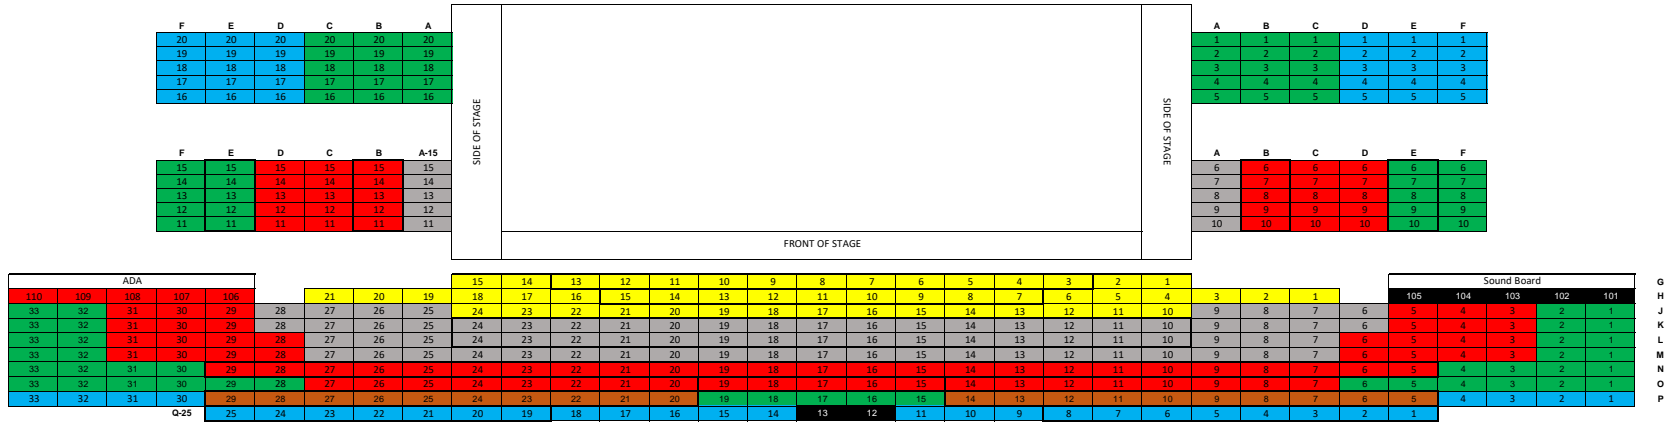

# FESTIVAL FLAMENCO ALBURQUERQUE 2024 JOURNAL THEATRE - NATIONAL HISPANIC CULTURAL CENTER

STAGE

- "Diamond Package" - ROWS D AND E ORCHESTRA CENTER
- "Platinum Package" - ROWS I AND J ORCHESTRA CENTER
- "Gold Package" - ROWS O-Q, MEZZANINE CENTER
- "Silver Package" - ROW T, MEZZANINE CENTER AND ROW S SIDES
- "Bronze Package" - ROW BB BALCONY CENTER

# FESTIVAL FLAMENCO ALBURQUERQUE 2024 - RODEY THEATRE

- "Diamond Package" Center Rows G and H
- "Platinum Package" Center Rows K and L
- "Gold Package" Center Rows N and O; Sides B 6-15
- "Silver Package" Center Row P; Sides E 6-15
- "Bronze Package" Center Row Q

# FESTIVAL FLAMENCO ALBURQUERQUE 2024 - X THEATRE SERIES

F	E	D	C	B	A	
1					1	BACK OF STAGE
2	1	1	1	1	2	
3	2	2	2	2	3	
4	3	3	3	3	4	
5	4	4	4	4	5	
6	5	5	5	5	6	
7	6	6	6	6	7	
8	7	7	7	7	8	
9	8	8	8	8	9	
10	9	9	9	9	10	
11	10	10	10	10	11	
12	11	11	11	11	12	
13	12	12	12	12	13	
14	13	13	13	13	14	
15	14	14	14	14	15	
16	15	15	15	15	16	
17	16	16	16	16	17	
18					18	SIDE OF STAGE

Row A are seats on floor  
 Rows B-F are on risers

Ticket Level A "X add on"  
 Ticket Level B "X add on"